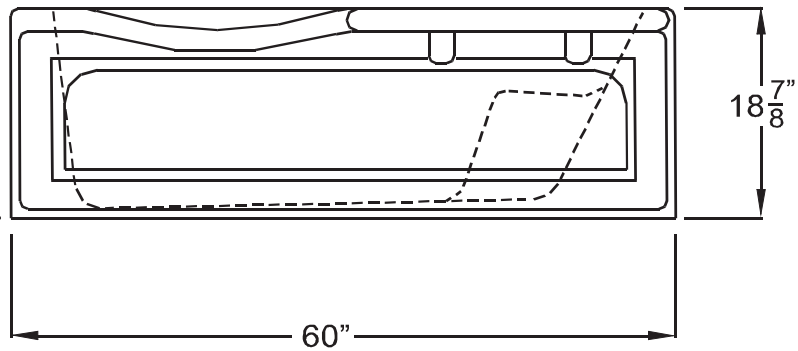

Easy Access Acrylic Bathtub with Transfer Seat Model # APTS6034TO

Shown above with optional accessories and wall surround in granite style solid surface.

An attractive and user friendly White Acrylic soaking tub features a contoured transfer ledge.

The transfer seat and lowered apron design creates a safe, comfortable and secure entry and exit from the luxurious bathing tub, while also useful for sitting, shaving, toweling and assisting children.

Tub is handed by the valve wall.
Tub is only available in white acrylic.

Optional wall surround available in fiberglass gelcoat. Solid surface granite finishes also available.

MODEL# APTS6034TO

Front View